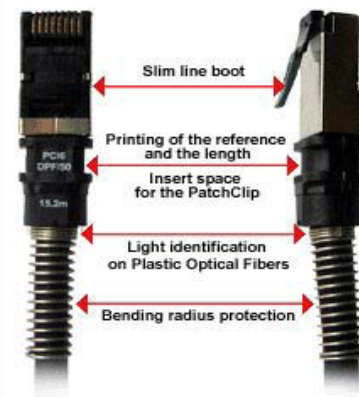

DirectPatch

Big Lengths RJ45 Cables
10 Gigabit/s applications - UTP or FTP

Data Centers

- Direct links between servers and computers (**flexibility**)
- Instant identification of strategic links
- Thanks to our identification solution which combines **rapidity and security**, you will increase the **availability of your equipment and services**
- Small profile connector so as to :
 - adapt to highly congested ports (switches, servers...)
 - increase the density of ports per rack
- Color coding PatchClip** in order to :
 - visually differentiate your servers, your networks, racks or applications (citrix, web etc...)
 - ease the access to RJ45 connectors in highly congested environments
 - protect the locking latch of the RJ45 during manipulations
- Compatible with all IT equipment**
- Marking of the reference and length on the boot
- 8 lengths from 6.1 m to 30 m as standard, up to 50 m on specific request

Feet	20	26	32	40	50	66	82	100
m	6.1	7.9	9.7	12.2	15.2	20	25	30

Technical data :

- Compliant with EIA/TIA 568-B2.2-1 & ISO 11801 Cat6 and Cat6a norms and standards
- Tested and validated as 10 Gigabit/s "channel" link according to TIA Cat6a 6.0 & ISO Classe Ea 25N1255 drafts
- Quality testing :
 - electrical check and transmission of light : 100% testing
 - recording of the tests on database
 - identification of the cables with unique serial number
- Available in UTP and FTP 100 Ohms
- Decrease of the bending radius effect thanks to metal spring
- Plastic cross web for UTP cable and pair by pair shielding for FTP cable
- PVC sheath for UTP cables and Low Smoke Zero Halogen (LSOH) sheath for FTP cables

Product part numbers and packaging :

- PCI6-DPU/x for category 6a UTP RJ45 cables, x = length in feet
- PCI6-DPF/x for category 6a FTP RJ45 cables, x = length in feet

product focus

8 lengths available

PatchSee, intelligent patch cord